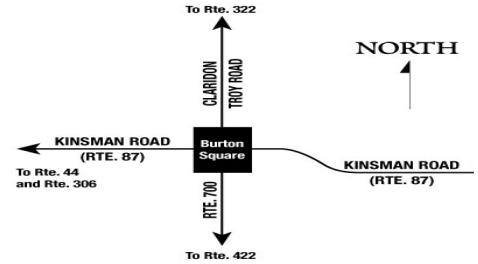

Order Information:

Call Jim Swaye, Director of Operations & Sales at (440) 479-9865 to place your order. Please provide us with the date(s) that the trees need to be picked up or delivered. You will receive a sales acknowledgment confirming your order and any special requests.

When your order is ready for pick up or delivery you will be notified by our office.

Orders will not be held for more than 7 days. After 7 days, the trees will be returned to inventory for general sales unless prior arrangements have been made.

Custom dug orders must be picked up within 7 days of notification. Otherwise, future orders will be subject to prepayment in advance of digging.

Any order cancelled after material has been dug is subject to a 10% restocking fee.

Pick Up Location:

14800 Kinsman Road Burton, OH
Just 2 miles east of Burton Square on Route 87

Customers wishing to pick up their orders need to call Jim Swaye at (440) 479-9865 to schedule their pick up. 24 hour notice is required.

Our staff will gladly load all orders, however it is the responsibility of the customer to provide a tarp that is suitable to cover and protect the trees during transport.

Claims:

Desatnik Tree Farms makes every effort to ensure that we provide high quality trees that have been carefully dug, cared for, and that meet our customer's specifications.

Nursery stock from Desatnik Tree Farms have been inspected by the Ohio Department of Agriculture Division of Plant Industry, are true to name, and healthy upon leaving the nursery. After trees leave our farms we assume no responsibility for growth, productivity, results obtained in transplanting, or damage due to handling by the buyer.

Any customer that has a concern regarding their order must report it to Desatnik Tree Farms within 24 hours of delivery/pick up and written documentation must be provided within 3 days, otherwise trees are accepted "as is" and later claims will not be honored.

Delivery Service:

Whenever possible, Desatnik Tree Farms can arrange to have orders directly delivered to your job site.

The delivery fee to be determined at the time of order.

Customers will be notified with an approximate time of arrival and need to have someone available at their site to unload all material. The customer is responsible for providing the labor and equipment needed to unload. Unloading of plant material must be done in a timely manner so that we can accommodate the needs of all of our clients. Excessive unloading time due to labor and/or machinery being unavailable will be subject to additional fees.

Payment:

Payment is required at the time of receipt.

Authorized company checks or credit cards are accepted.

We gladly accept:

Returned checks are subject to a service charge.